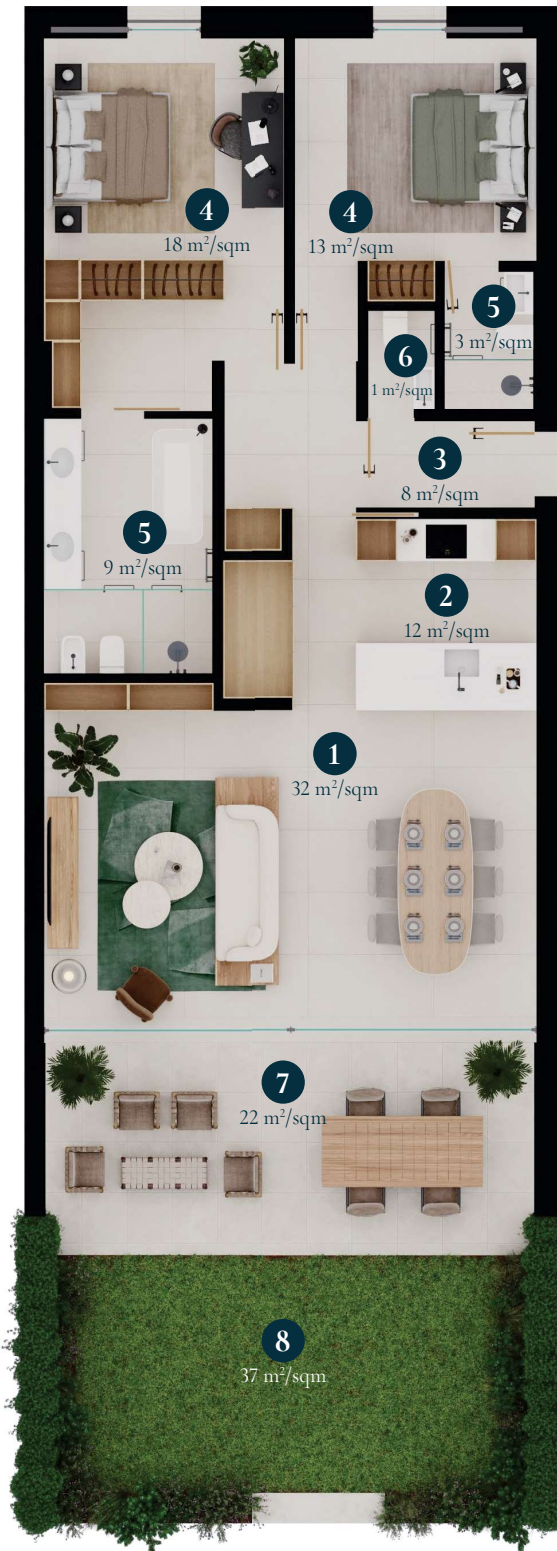

ALVÔR

THE BREEZE

Apartamento Apartment	Bloco Block	Piso Floor	Tipologia Typology	Área Bruta Privativa Gross Area	Varanda + Terraço + Jardim Balcony + Terrace + Garden	Estacionamento Parking
A2.01	A	Piso Térreo Ground Floor	T2	109 m ² /sqm	59 m ² /sqm	2 37 m ² /sqm

1. Sala | Living Room
 2. Cozinha | Kitchen
 3. Hall | Entrance Hall
 4. Suite | Suite
 5. WC Suite | Suite Bathroom
 6. WC Social | Guest Bathroom
 7. Terraço | Terrace
 8. Jardim | Garden
- Sem escala | No scale