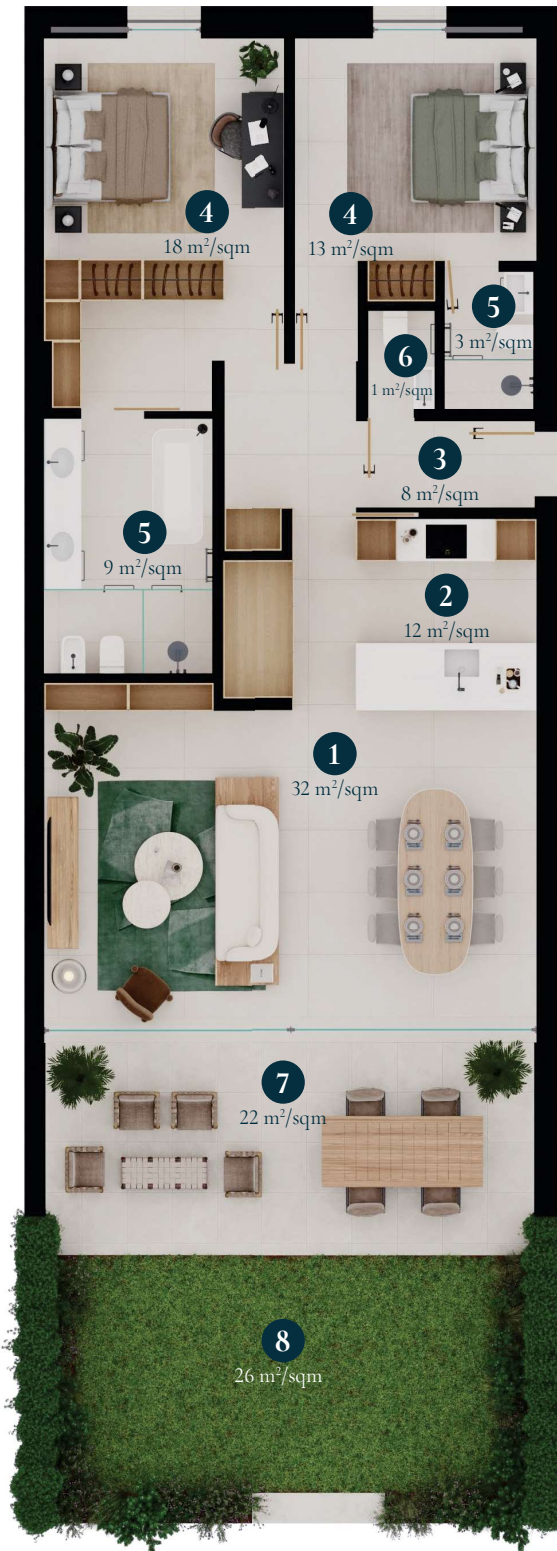

ALVÔR

THE BREEZE

Apartamento Apartment	Bloco Block	Piso Floor	Tipologia Typology	Área Bruta Privativa Gross Area	Varanda + Terraço + Jardim Balcony + Terrace + Garden	Estacionamento Parking
B2.01	B	Piso Térreo Ground Floor	T2	109 m ² /sqm	48 m ² /sqm	2 36 m ² /sqm

1. Sala | Living Room
 2. Cozinha | Kitchen
 3. Hall | Entrance Hall
 4. Suite | Suite
 5. WC Suite | Suite Bathroom
 6. WC Social | Guest Bathroom
 7. Terraço | Terrace
 8. Jardim | Garden
- Sem escala | No scale